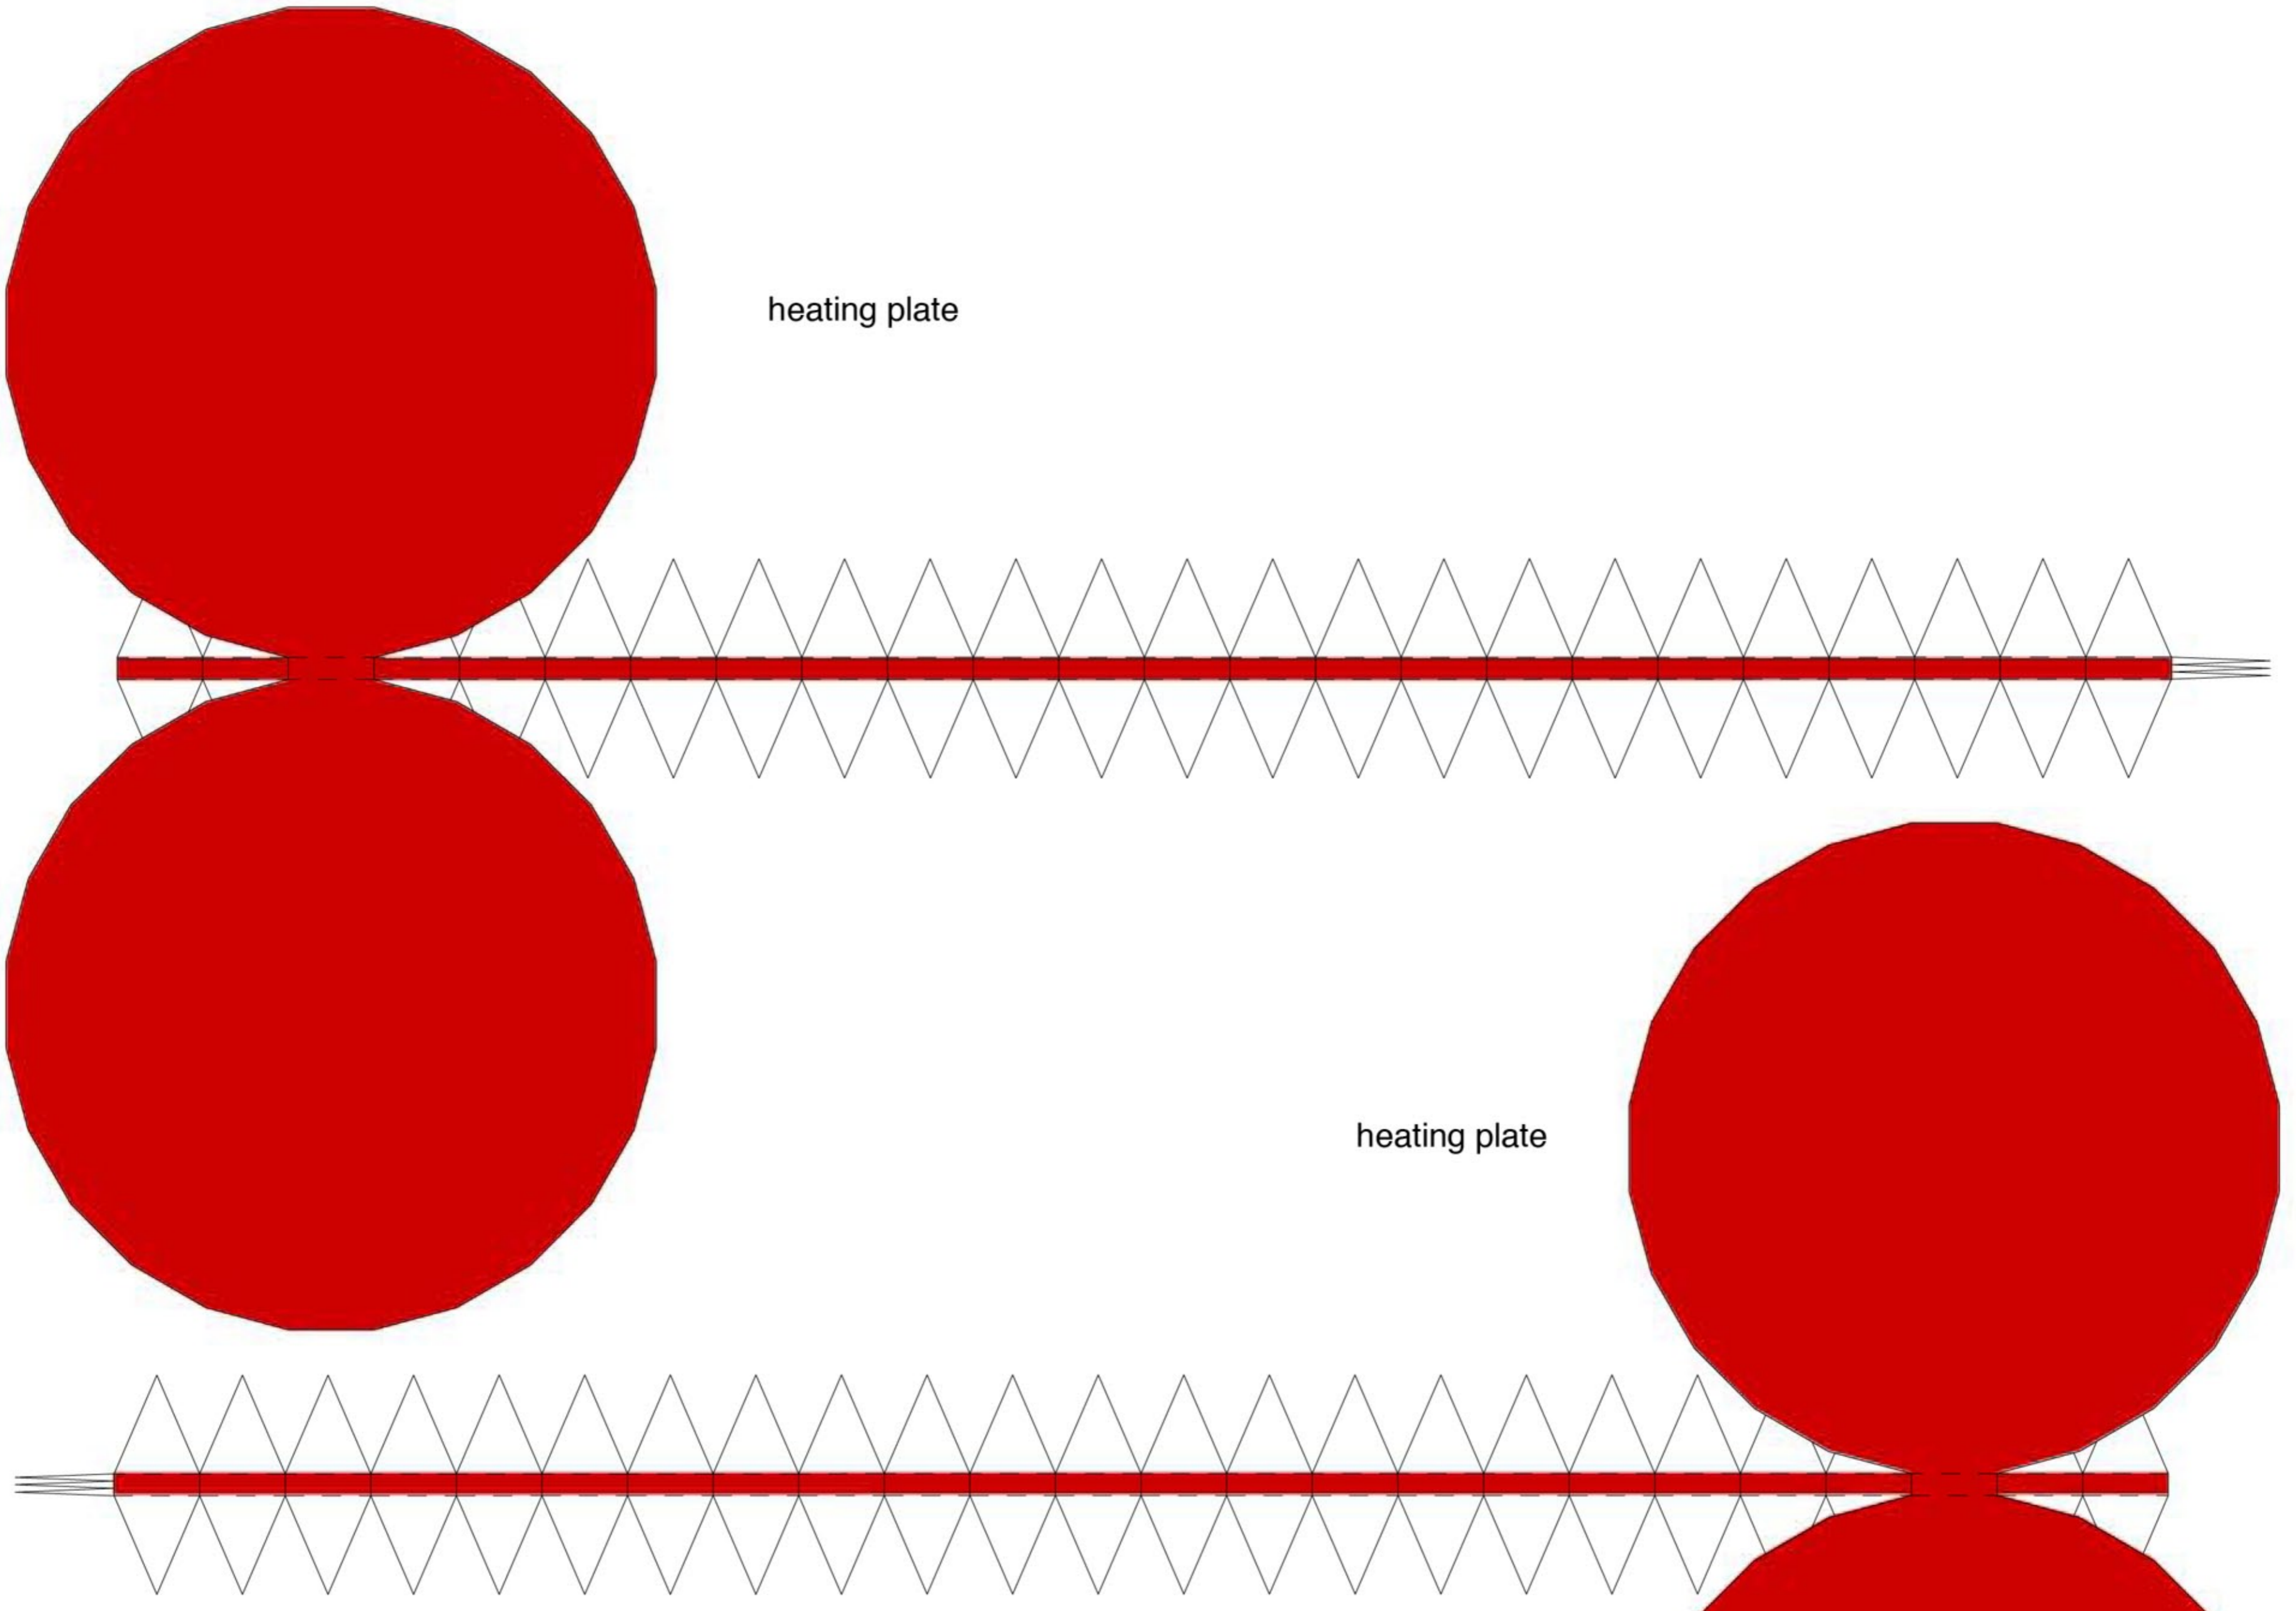

# COFFEE MAKER

middle pillar (front and back)

heating plate

heating plate