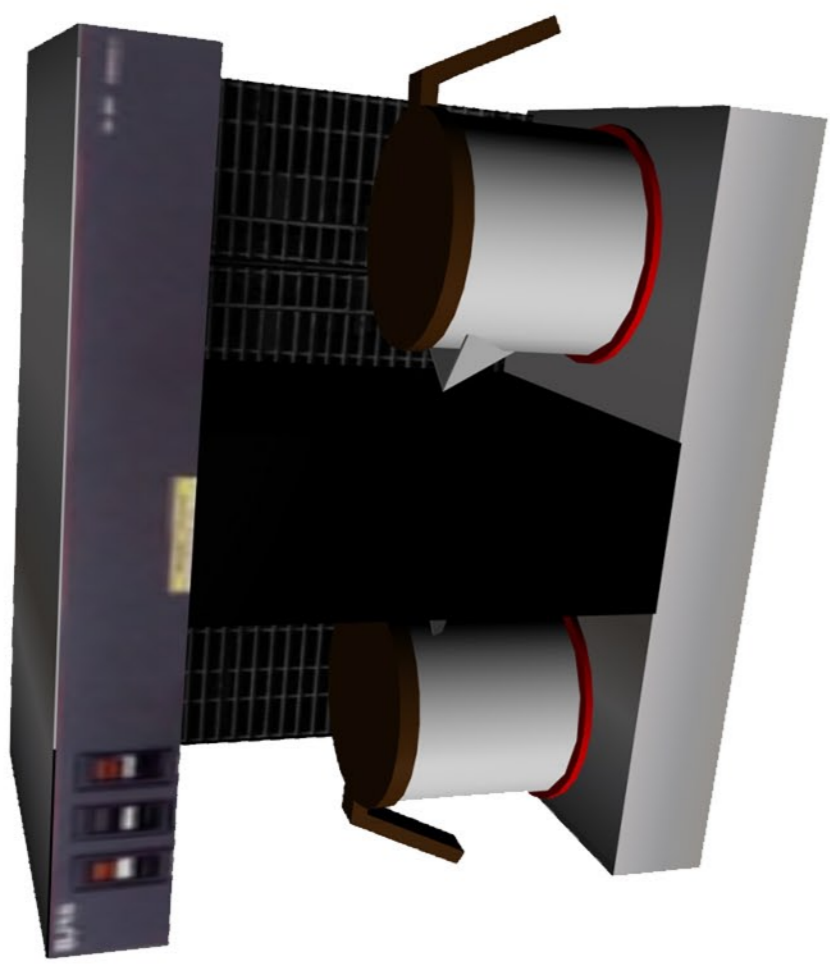

COFFEE MAKER

front panel

can outside wall

spout

spout

can outside wall